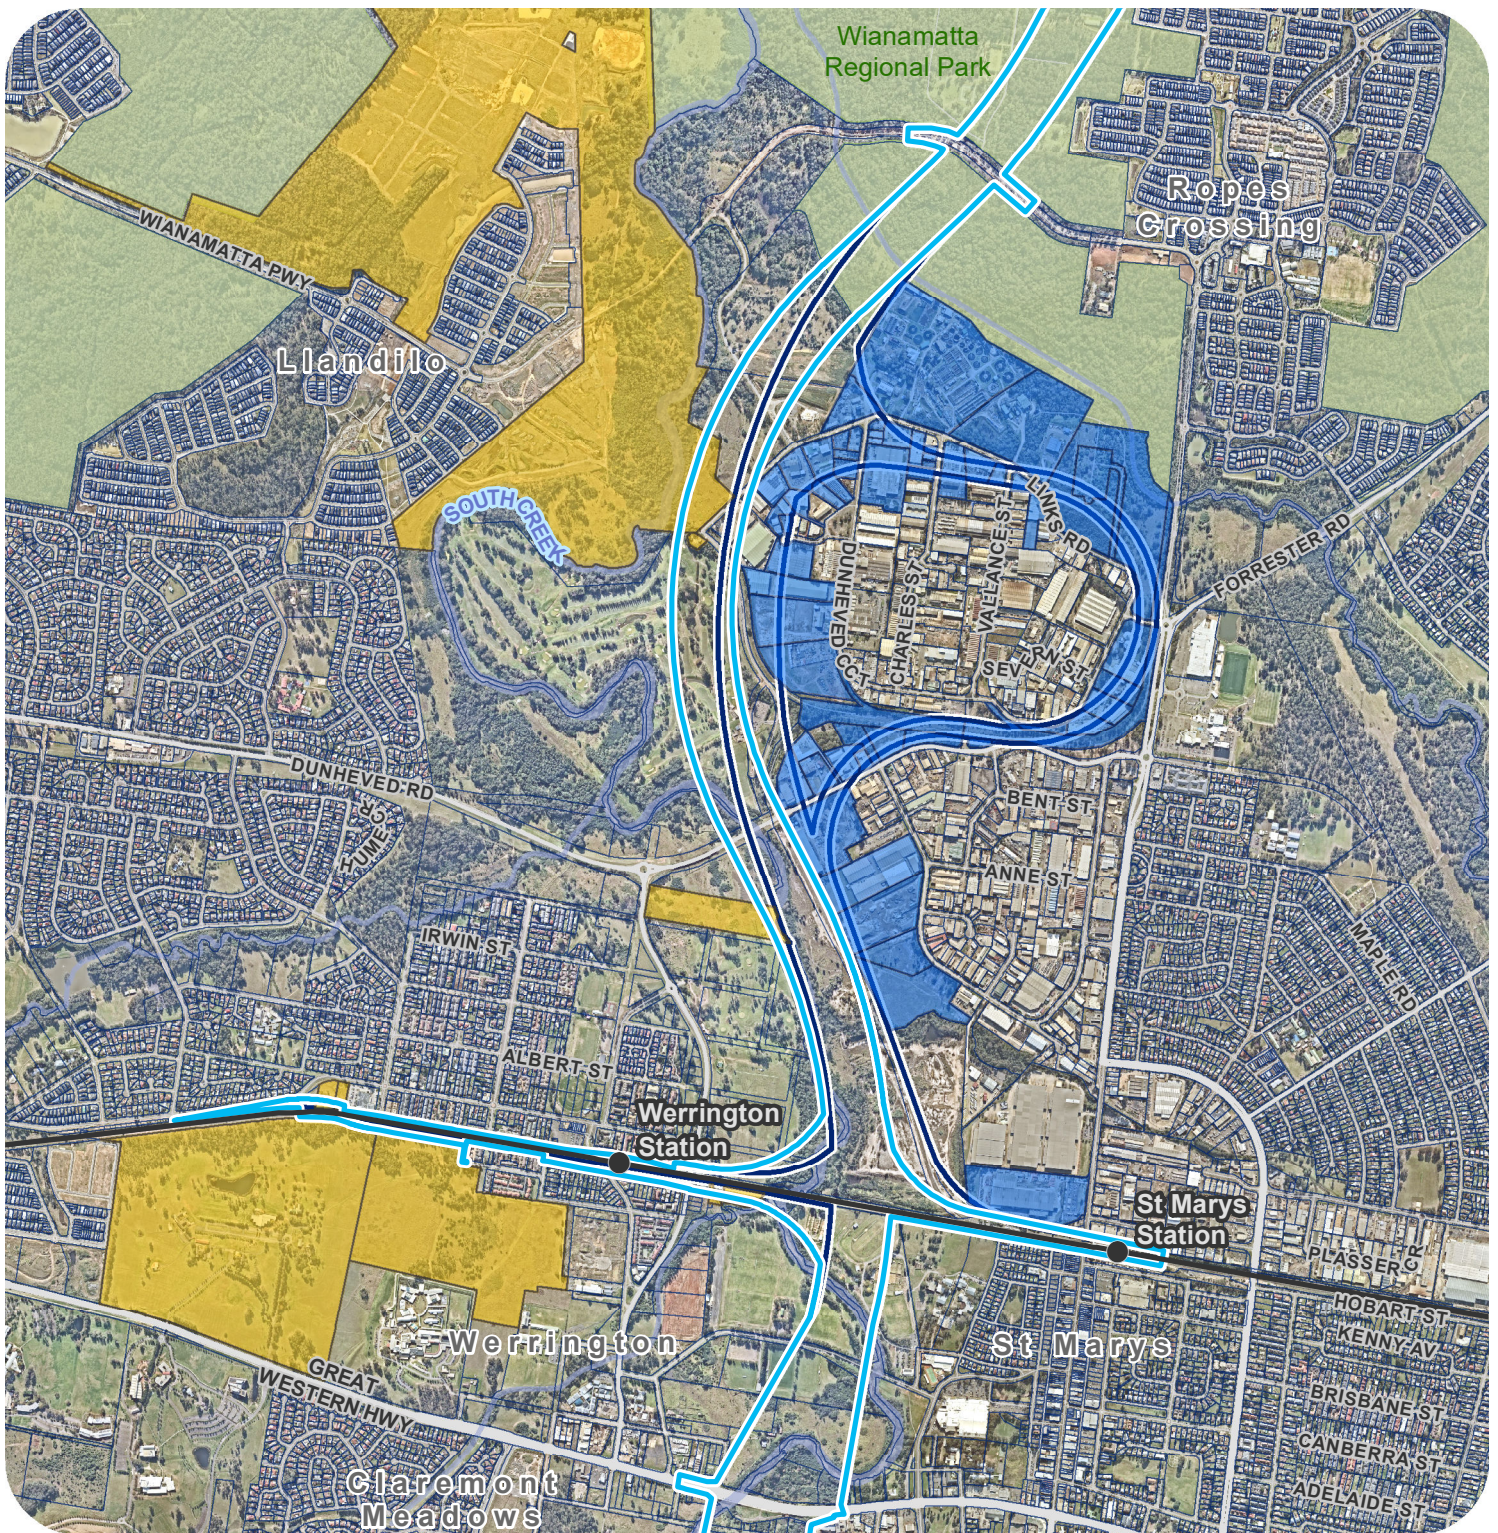

# Future Transport Links

## Outer Sydney Orbital (Stage 1) Revised Corridor

-  Outer Sydney Orbital (Stage 1) Revised Corridor
-  Outer Sydney Orbital (Stage 1) Corridor Exhibited 22 June 2018

Property change since June 2018 refined corridor

-  No longer impacted lot
-  Newly impacted lot
-  National Parks and Wildlife Service Estate
-  Existing rail network

### Copyright:

Aerial image (June 2020) © Nearmap.